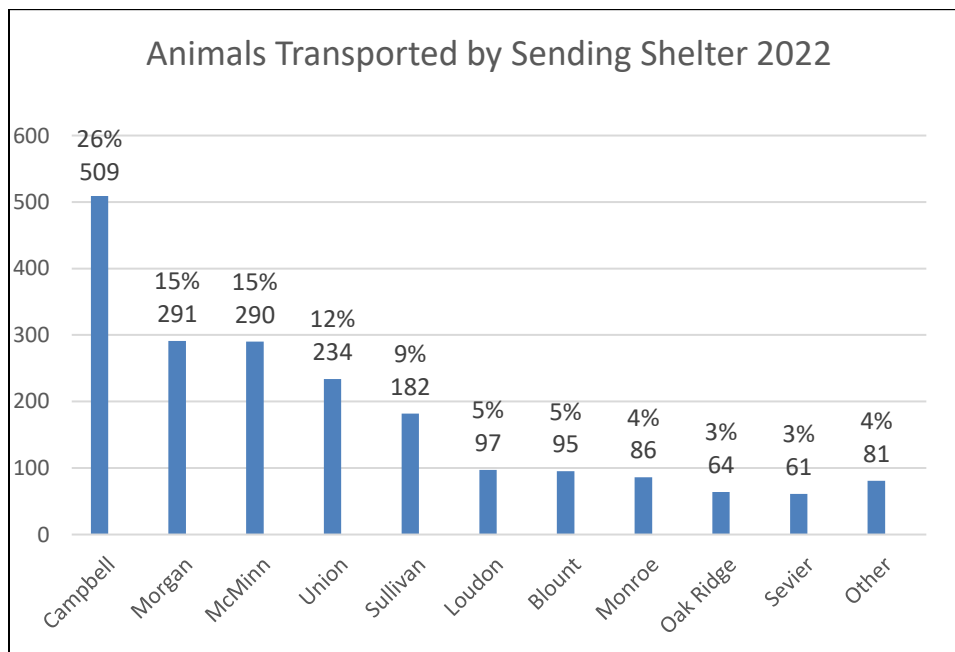

Sending Shelters

GoNorth primarily assists municipal shelters in east Tennessee. In counties where there is no shelter, animal rescue groups sometimes participate. Below is a list of organizations that sent animals on transport.

Counties participating in GoNorth	Participating organizations
Anderson	Oak Ridge Animal Shelter
Blount	Blount County Animal Center Blount County Animal Welfare Society
Campbell	Campbell County Animal Shelter
Hamblen	Morristown Hamblen Humane Society
Knox	Humane Society of the Tennessee Valley
Jefferson	Companion Animal Rescue & Education
Loudon	Loudon County Animal Shelter
McMinn	McMinn Regional Humane Society
Monroe	Monroe County Animal Shelter
Morgan	Senior Dog Lodge & Animal Rescue
Sevier	Sevier Animal Care Center Sevier County Humane Society
Sullivan	Animal Shelter of Sullivan County
Union	Union County Humane Society