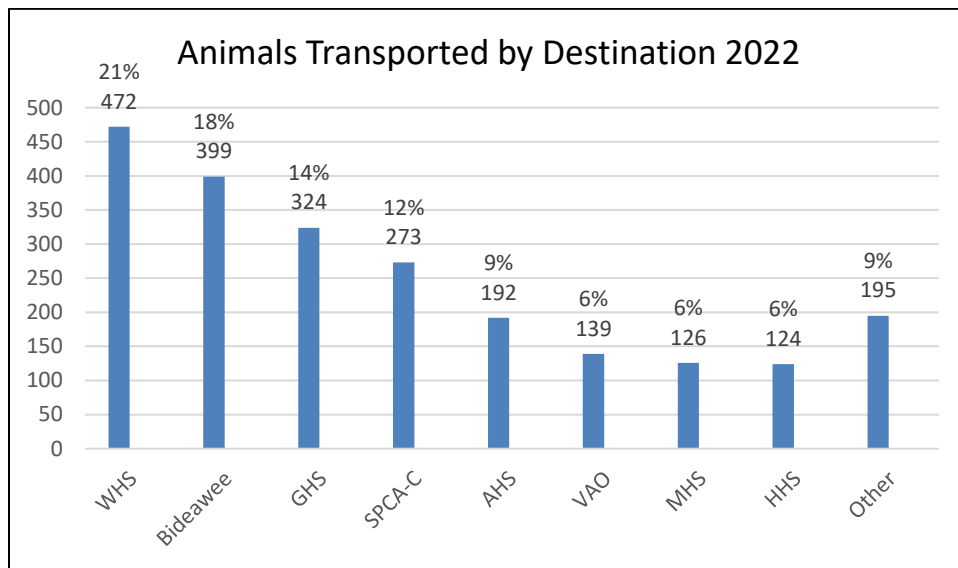

Destination Shelters

Destinations and the number of animals transported to each are given below.

Destination	Abbreviation in the table below
Atlanta Humane Society (Alpharetta GA)	AHS
Bideawee (Wantagh NY)	Bideawee
Greenville Humane Society (Greenville SC)	GHS
Mt Pleasant Animal Shelter (East Hanover NJ)	MPAS
Pennsylvania SPCA (Philadelphia PA)	PSPCA
SPCA Cincinnati	SPCA-C
Toronto Humane Society	THS
Vorhees Animal Orphanage (Vorhees Township NJ)	VAO
Wisconsin Humane Society (Milwaukee WI)	WHS

As the name implies, GoNorth transports are usually to northern shelters. Two exceptions are the Greenville Humane Society in Greenville, SC, and Atlanta Humane Society in Alpharetta, GA. It is unusual for a southern animal shelter to be a transport destination, and an explanation follows.

These shelters have high adoption demand and have already established transport partnerships with shelters in their region and state to try to meet the demand. Greenville Humane Society (GHS) has over 41 neighboring partners, and Atlanta Humane Society (AHS) has over 100. Even with so many in-state partnerships, these shelters need additional partnerships to meet the adoption demand in their locations. GoNorth has been fortunate to be invited to establish partnerships with GHS and AHS. We did due diligence first, however, to ensure that we would not be displacing opportunities for local or regional animals near these shelters.