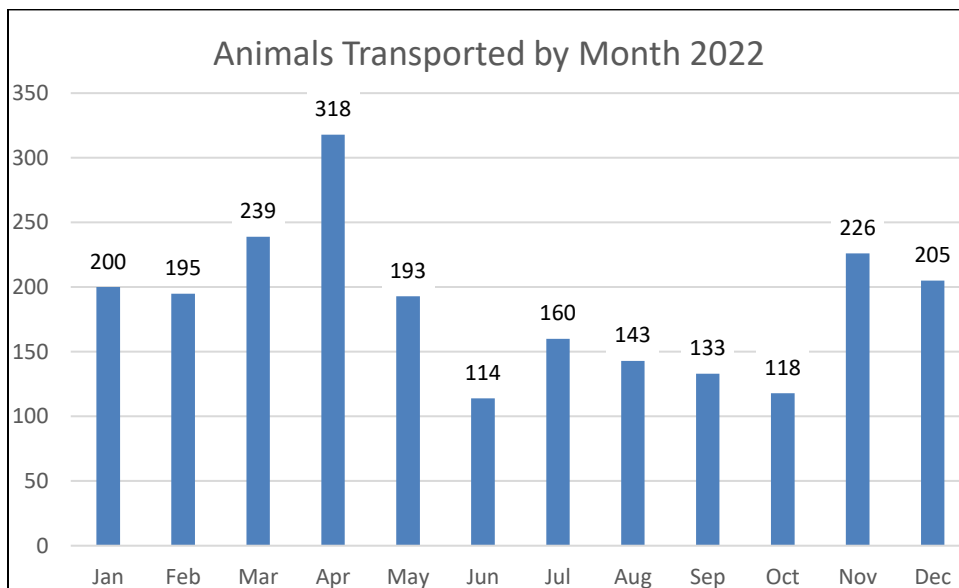

Most shelters in east Tennessee are perpetually overcrowded due to random breeding by the large number of unaltered pets in our communities. In parts of the country where pets are routinely spayed or neutered, pet overpopulation is not a problem. Transporting animals from crowded shelters to shelters that have room for them is a lifesaving strategy to avoid euthanasia for space.

Operation

Shelters that participate in the GoNorth project propose healthy, well-socialized candidates for transport. Transport coordinators assemble a roster for transport that is a mix of sizes and breeds. Destination shelters review the proposed rosters. Usually, all candidates are accepted.

Prior to transport, animals are vaccinated, treated for parasites, and heartworm tested (dogs over 6 months only). If they are not spayed or neutered, they will be spayed or neutered at the destination.

On the day of transport, animals are brought to one of several pickup locations. The transport takes place overnight, and the animals sleep through the trip. The transport van arrives at the destination in the early morning, and staff and volunteers welcome the animals.

Results

A total of **2244** animals (mostly dogs and puppies) were transported to welcoming destination shelters in 2022. Over **22,000** animals have been transported from east Tennessee to partner shelters since the program's inception in 2012.