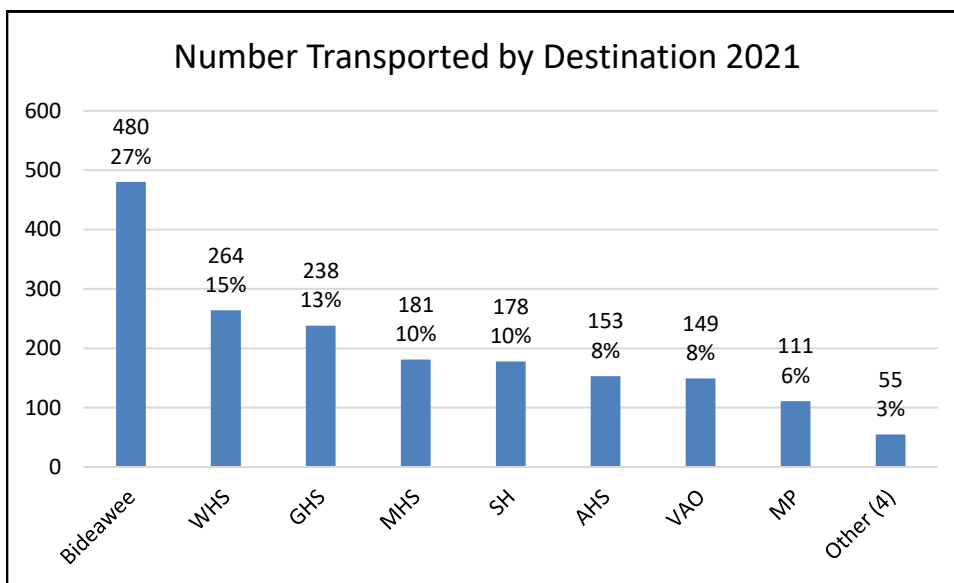

Destination Shelters

Michigan Humane Society and the Wisconsin Humane Society are long-standing partners that have saved the lives of thousands of Tennessee animals. Our several partners in New Jersey have recently become frequent destinations, with a weekly transport that has provided welcome predictability and stability. Specific destinations and the number of animals transported to each are given below.

Destination	Name in table below
Atlanta Humane Society (Alpharetta GA)	AHS
Bideawee (Wantagh NY)	Bideawee
Greenville Humane Society (Greenville SC)	GHS
Michigan Humane Society (Rochester Hills MI)	MHS
Mt Pleasant Animal Shelter (East Hanover NJ)	MPAS
St. Hubert's Animal Welfare Center (Madison NJ)	SH
Vorhees Animal Orphanage (Vorhees Township NJ)	VAO
Wisconsin Humane Society (Milwaukee WI)	WHS

As the name implies, GoNorth transports are usually to northern shelters. Two exceptions are the Greenville Humane Society in Greenville, SC, and Atlanta Humane Society in Alpharetta, GA. It is unusual for a southern animal shelter to be a transport destination, and an explanation follows.

These shelters have high adoption demand, and have already established transport partnerships with shelters in their region and state to try to meet the demand. Greenville Humane Society (GHS) has over 41 neighboring partners, and Atlanta Humane Society (AHS) has over 100. Even with so many in-state partnerships, these shelters need additional partnerships to meet the adoption demand in their locations. GoNorth has been fortunate to be invited to establish partnerships with GHS and AHS. We did due diligence first, however, to ensure that we would not be displacing opportunities for local or regional animals near these shelters.