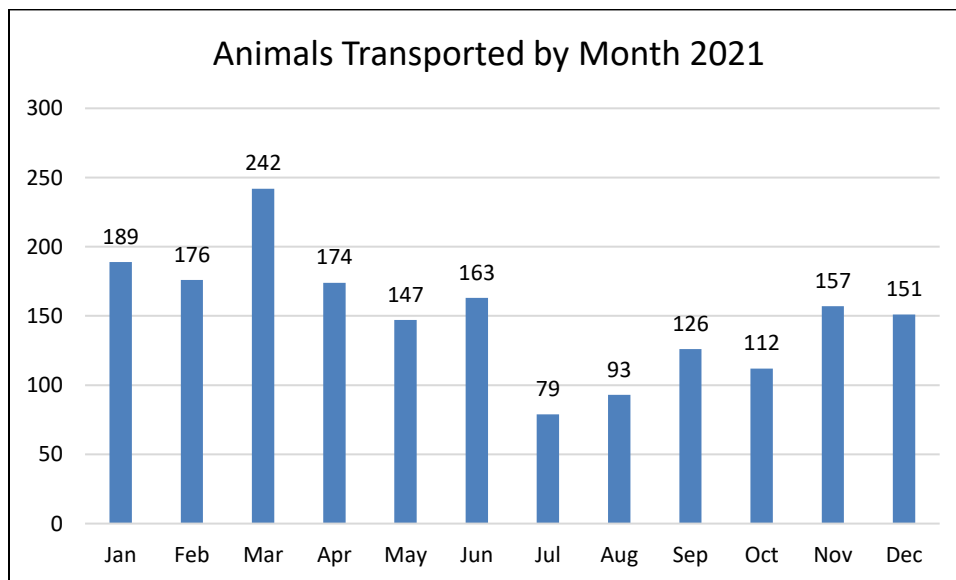

Most shelters in east Tennessee are perpetually overcrowded due to random breeding by the large number of unaltered pets in our communities. In parts of the country where pets are routinely spayed or neutered, pet overpopulation is not a problem. Transporting animals from crowded shelters to shelters that have room for them is a lifesaving strategy to avoid euthanasia for space.

Operation

Shelters that participate in the GoNorth project propose healthy, well-socialized candidates for transport. Transport coordinators assemble a roster for transport that is a mix of sizes and breeds. Destination shelters review the proposed rosters. Usually, all candidates are accepted.

Prior to transport, animals are vaccinated, treated for parasites, and heartworm tested (dogs over 6 months only). If they are not spayed or neutered, they will be spayed or neutered at the destination.

On the day of transport, animals are brought to one of several pickup locations. The transport takes place overnight, and the animals sleep through the trip. The transport van arrives at the destination in the early morning, and staff and volunteers welcome the animals.

Results

A total of **1809** animals (mostly dogs and puppies) were transported to welcoming destination shelters in 2021. Over **20,000** animals have been transported from east Tennessee to partner shelters since the program's inception in 2012.