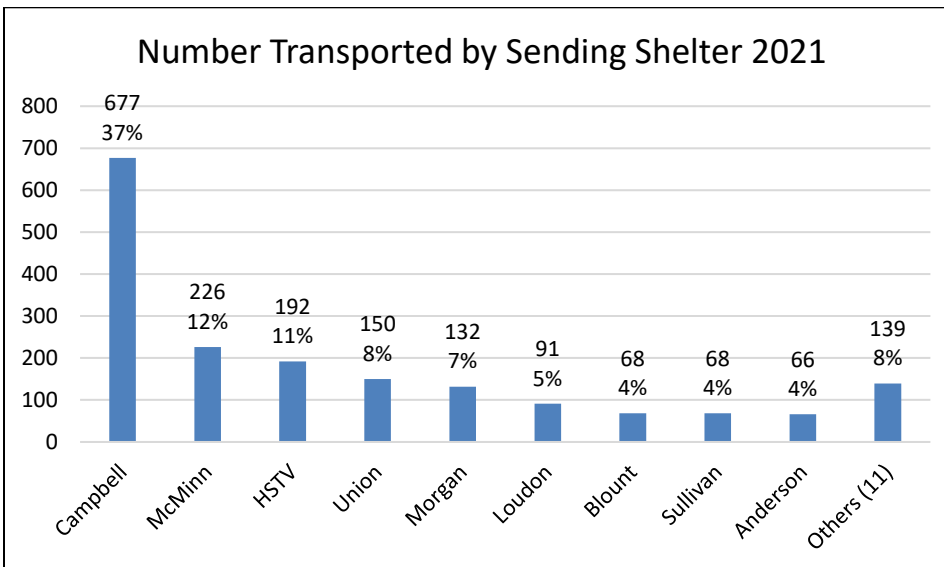

Sending Shelters

GoNorth primarily assists municipal shelters in east Tennessee. In counties where there is no shelter, animal rescue groups sometimes participate. Below is a list of organizations that sent animals on transport.

Counties participating in GoNorth	Participating organizations
Anderson	Anderson County Animal Shelter Oak Ridge Animal Shelter
Blount	Blount County Animal Center Blount County Animal Welfare Society
Campbell	Campbell County Animal Shelter
Hamblen	Morristown Hamblen Humane Society
Knox	Humane Society of the Tennessee Valley
Jefferson	Companion Animal Rescue & Education
Loudon	Loudon County Animal Shelter
McMinn	McMinn Regional Humane Society
Monroe	Monroe County Animal Shelter
Morgan	Senior Dog Lodge & Animal Rescue
Sevier	Sevier Animal Care Center Sevier County Humane Society
Sullivan	Animal Shelter of Sullivan County
Union	Union County Humane Society