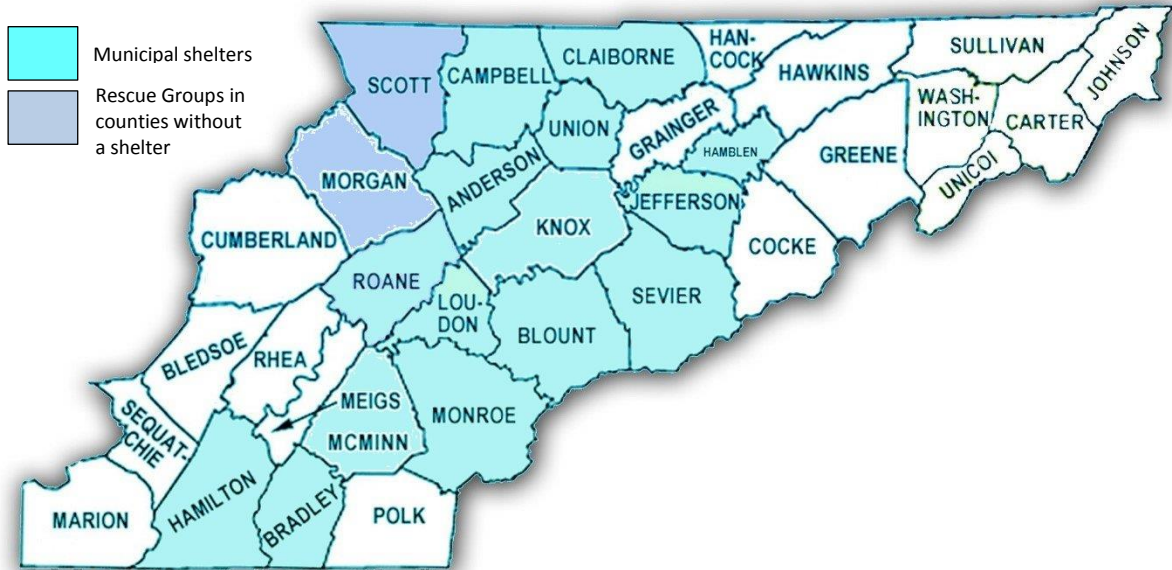

Sending Shelters

GoNorth primarily assists municipal shelters in east Tennessee. In counties where there is no shelter, animal rescue groups sometimes participate. Below is a map of east Tennessee counties showing participating shelters and rescue groups, followed by a table with the names of participants.

Counties participating in GoNorth

<i>County</i>	<i>Participating organizations</i>
Anderson	Anderson County Animal Shelter, Oak Ridge Animal Shelter
Blount	Blount County Animal Center
Bradley	Bradley County SPCA
Campbell	Campbell County Animal Shelter
Claiborne	Claiborne County Animal Shelter
Hamblen	Morristown Hamblen Humane Society
Hamilton	Humane Educational Society, McKamey Animal Center
Jefferson	Companion Animal Rescue & Education, Humane Society of Jefferson County
Knox	Young-Williams Animal Center
Loudon	Loudon County Animal Shelter
McMinn	McMinn Regional Humane Society
Monroe	Monroe County Animal Shelter
Morgan	Senior Dog Lodge & Animal Rescue
Roane	Roane County Animal Shelter
Scott	For the Love of Paws
Sevier	Sevier Animal Care Center, Sevier County Humane Society
Union	Union County Humane Society