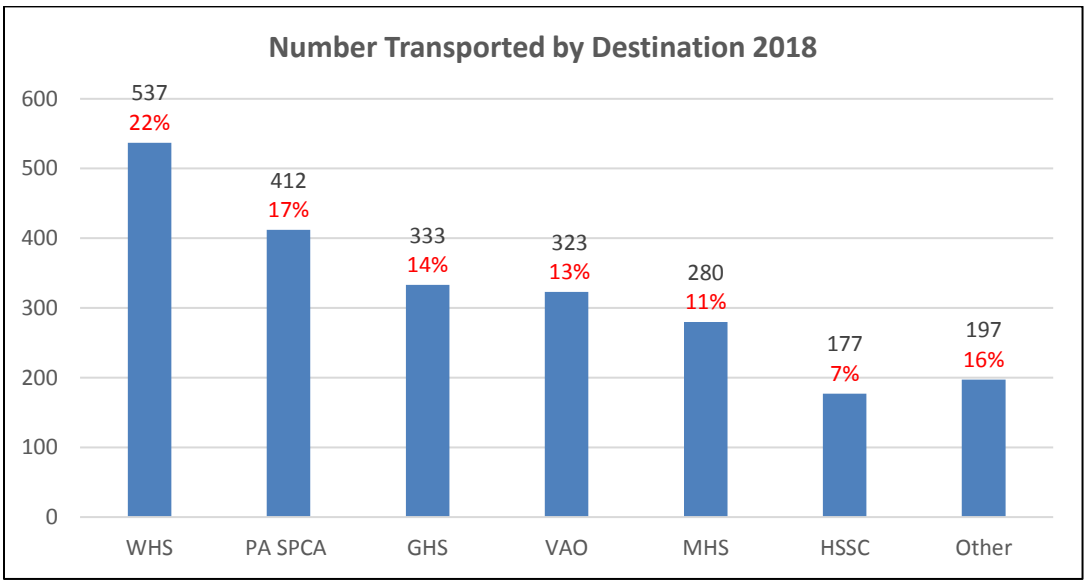

Destination Shelters

1. *Primary transport partners in 2018:*
2. Wisconsin Humane Society in Milwaukee WI
   - PA SPCA in Philadelphia PA
   - Greenville Humane Society in Greenville SC
   - Vorhees Animal Orphanage in Voorhees Township, NJ
   - Michigan Humane Society in Rochester Hills MI
   - Humane Society of Summit County in Twinsburg OH