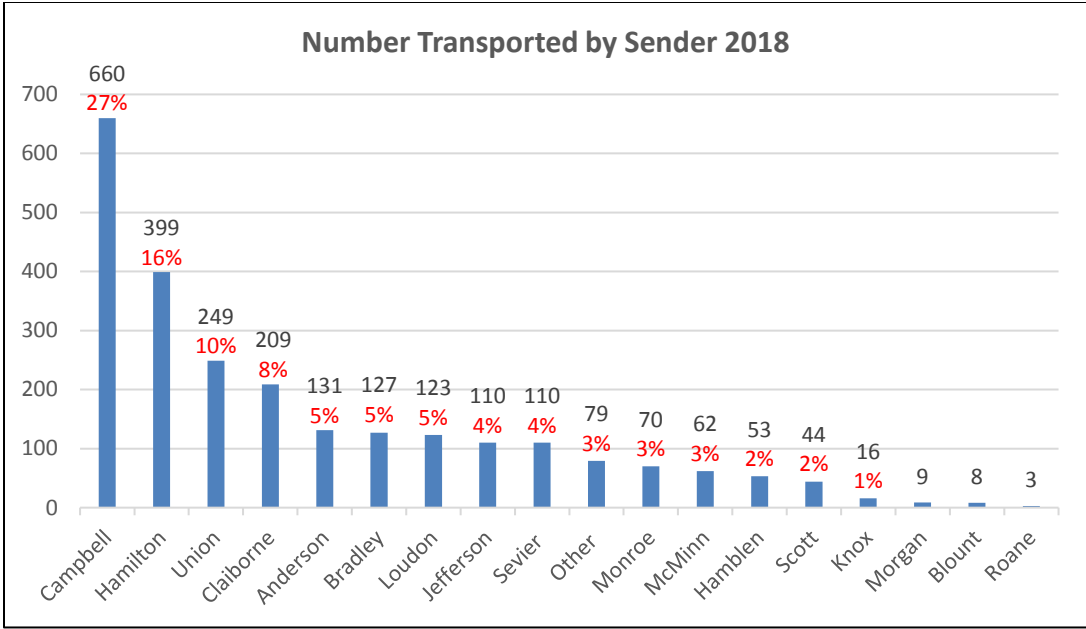

Destination Shelters

1. *Primary transport partners in 2018:*
2. Wisconsin Humane Society in Milwaukee WI
   - PA SPCA in Philadelphia PA
   - Greenville Humane Society in Greenville SC
   - Vorhees Animal Orphanage in Voorhees Township, NJ
   - Michigan Humane Society in Rochester Hills MI
   - Humane Society of Summit County in Twinsburg OH