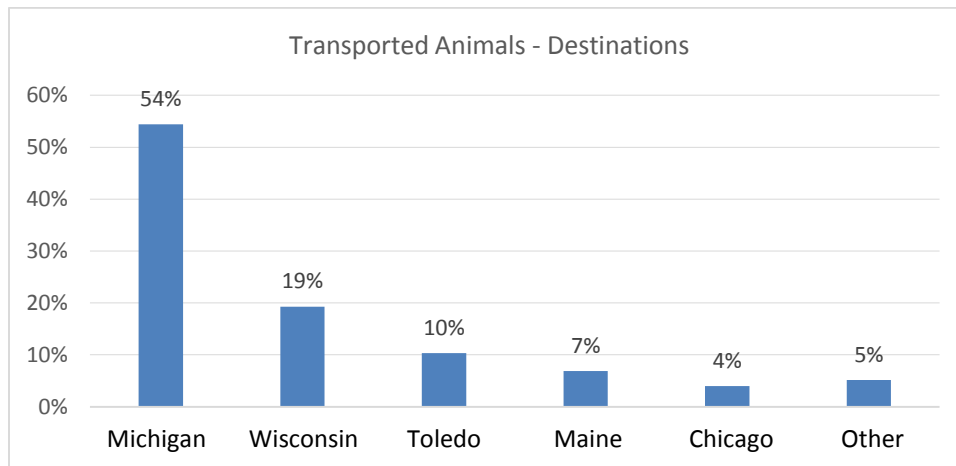

Dogs are transported to partner shelters in Michigan, Wisconsin, Illinois, Ohio, and New Jersey. These shelters have large veterinary clinics, obedience training classes, behavior modification specialists, and multiple adoption sites. The animals get fantastic care and typically find homes within a week or two.

## **Results**

A total of **2625 animals** (mostly dogs and puppies) were transported to northern shelters **in 2015**. Since the program’s inception in 2012, 5,943 animals have been transported from east Tennessee to partner shelters in northern states. Most sending shelters report that they have been able to eliminate euthanasia for space as a result of being able to send animals north.

## Destination Shelters

*Primary transport partners in 2015:*

The Anti-Cruelty Society in Chicago, IL  
 Cleveland Animal Protective League in Cleveland, OH  
 Michigan Humane Society in Rochester Hills, MI  
 St. Hubert's Animal Welfare Center in Madison, NJ  
 Toledo Area Humane Society in Maumee, OH  
 Wisconsin Humane Society in Milwaukee, WI

Anti-Cruelty Society

Wisconsin Humane Society

Michigan Humane Society

*new Detroit facility opening in 2016*

Cleveland Animal Protective League

St. Hubert's Animal Welfare Center

Toledo Area Humane Society