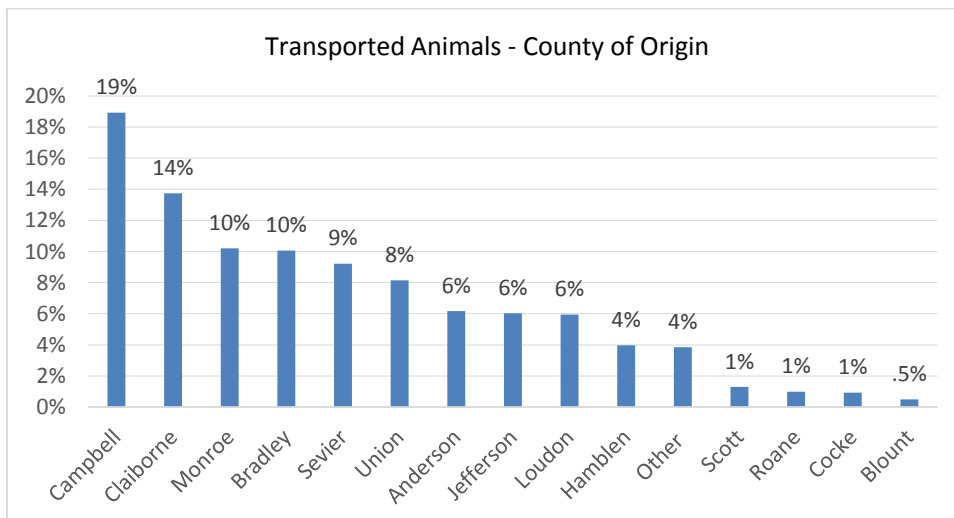

County	Participating organizations
Anderson	Oak Ridge Animal Shelter
Blount	Blount County Animal Center
Bradley	Bradley County SPCA, Cleveland Animal Control
Campbell	Campbell County Animal Shelter, Friends of Campbell County Animals
Claiborne	Claiborne County Animal Shelter
Cocke	Newport Animal Shelter (began participating 12/15)
Hamblen	Morristown Hamblen Humane Society
Jefferson	Humane Society of Jefferson County
Loudon	Loudon County Animal Shelter
Monroe	Monroe County Animal Shelter
Roane	Roane County Humane Society (closed in 2015), Roane County Paws (opened in 2015)
Scott	For the Love of Paws
Sevier	Sevier County Humane Society
Union	Union County Humane Society
Other	At-Risk Intervention, Blackjack Rescue, Friends of Johnson County Animals, Rescue Dog and End-of-Life Sanctuary