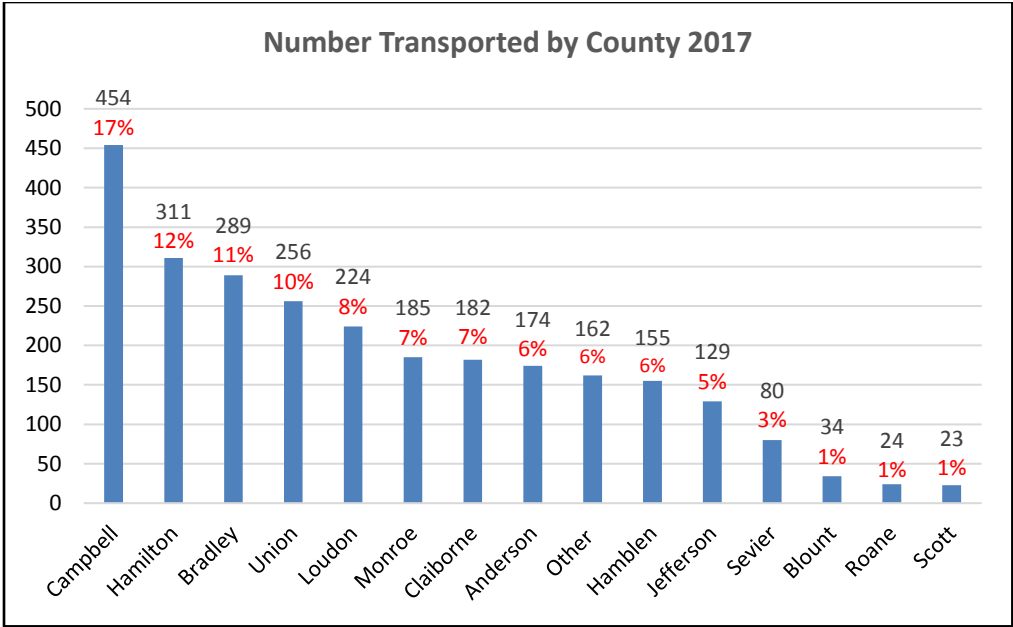

Destination Shelters

Primary transport partners in 2017:

- Michigan Humane Society in Rochester Hills MI
- Wisconsin Humane Society in Milwaukee WI

Other destinations:

- Anti-Cruelty Society in Chicago IL
- Greenville Humane Society in Greenville SC
- St. Hubert's Animal Welfare Center in Madison NJ