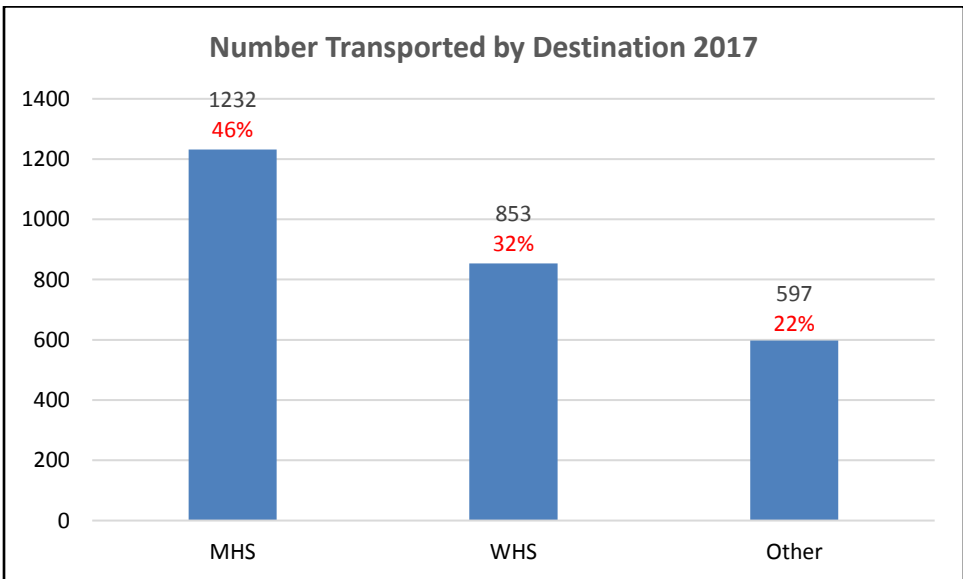

Destination Shelters

Primary transport partners in 2017:

- Michigan Humane Society in Rochester Hills MI
- Wisconsin Humane Society in Milwaukee WI

Other destinations:

- Anti-Cruelty Society in Chicago IL
- Greenville Humane Society in Greenville SC
- St. Hubert's Animal Welfare Center in Madison NJ