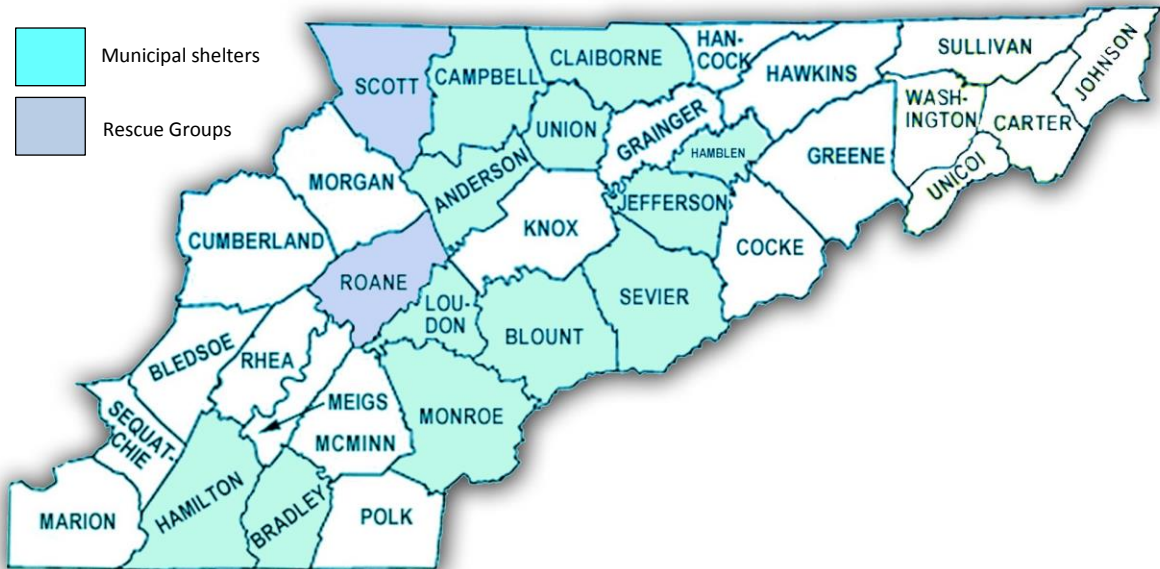

Sending Shelters

GoNorth primarily assists municipal shelters in east Tennessee. In counties where there is no shelter, or where the municipal shelter does not participate in GoNorth, animal rescue groups sometimes participate. Below is a map of east Tennessee counties showing participating shelters and rescue groups, followed by a table with the names of participants.

Counties participating in GoNorth

<i>County</i>	<i>Participating organizations</i>
Anderson	Anderson County Animal Holding Facility, Oak Ridge Animal Shelter
Blount	Blount County Animal Center
Bradley	Bradley County SPCA, Cleveland for a No-Kill City
Campbell	Campbell County Animal Shelter, Friends of Campbell County Animals
Claiborne	Claiborne County Animal Shelter
Hamblen	Morristown Hamblen Humane Society
Hamilton	Humane Educational Society, McKamey Animal Center
Jefferson	Humane Society of Jefferson County
Loudon	Loudon County Animal Shelter
Monroe	Monroe County Animal Shelter
Roane	Rockwood Animal Shelter, Roane County Paws
Scott	For the Love of Paws
Sevier	Sevier County Humane Society, Pets Without Parents
Union	Union County Humane Society