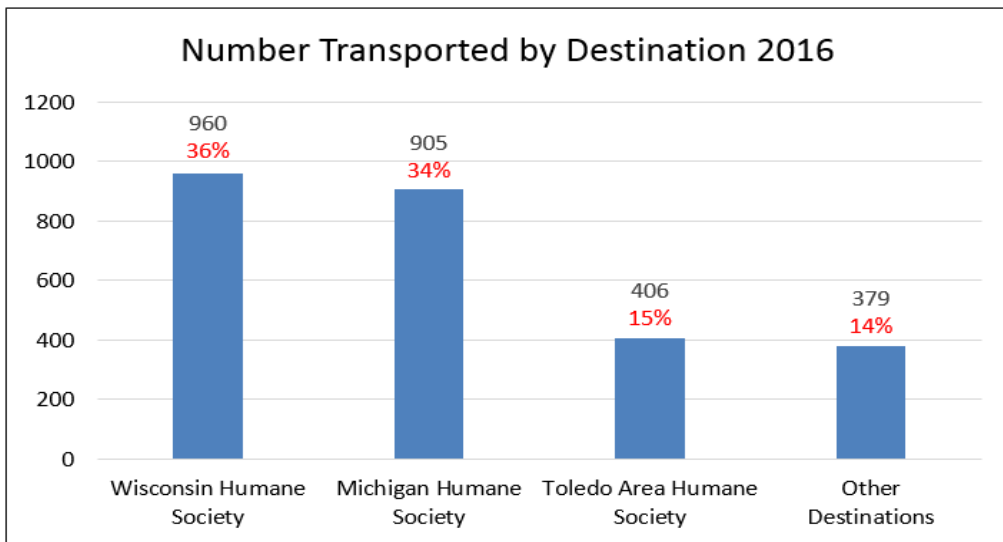

Destination Shelters

Primary transport partners in 2016:

Michigan Humane Society in Rochester Hills MI

Toledo Area Humane Society in Maumee OH

Wisconsin Humane Society in Milwaukee WI

Other destinations:

Anti-Cruelty Society in Chicago IL

Cleveland Animal Protective League in Cleveland OH

Greenville Humane Society in Greenville SC

St. Hubert's Animal Welfare Center in Madison NJ

Key Personnel

Project Coordinator	Carmen Trammell
Transport Coordinator	Deonna Light
Lead Driver; Co-Drivers	Jeff Sindlinger; Scott Gunter, Wayne Arnold
Van Manager	Campbell County Animal Shelter
<i>Sending Shelter Coordinators</i>	
Anderson: Carrie Brandt, Michelle Davis	Jefferson: Kris Spencer
Blount: Kristin Baksa	Loudon: April Kennedy
Bradley: Kristin Harvey	Monroe: Liz Sneed
Campbell: Michelle White	Roane: Amy Johnson
Claiborne: Misti Sandifer	Scott: Lauren Jeffers
Cocke: Jen Steele	Sevier: Amy Ogle
Hamblen: Sheila Jackson	Union: Tammy Rouse
Hamilton: Katie Christie, Chasity Garrett	
<i>Destination Shelter Coordinators</i>	
Michigan Humane Society	Marcelena Mace, Josh Redder
Toledo Area Humane Society	Lisa Sommers
Wisconsin Humane Society	Peggy Volkert