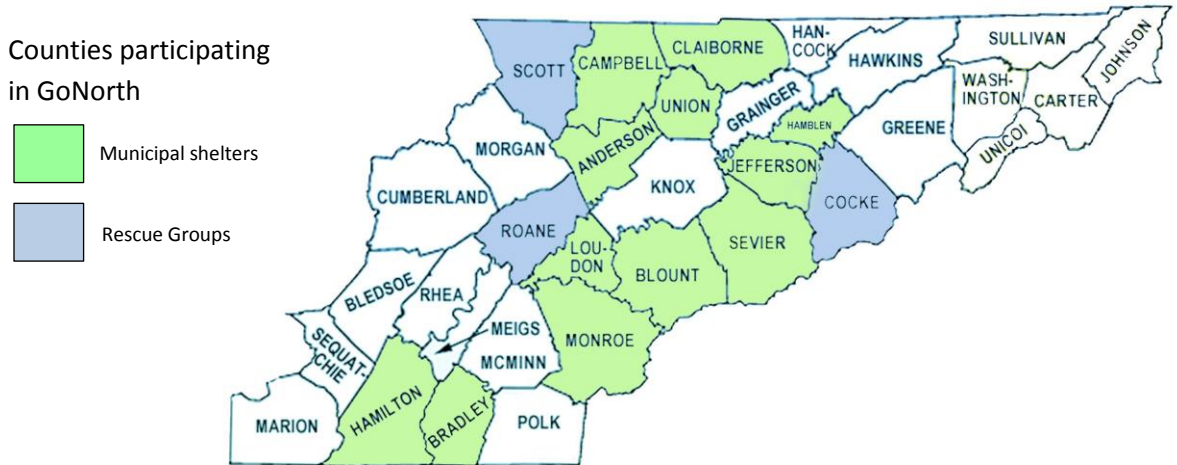

Sending Shelters