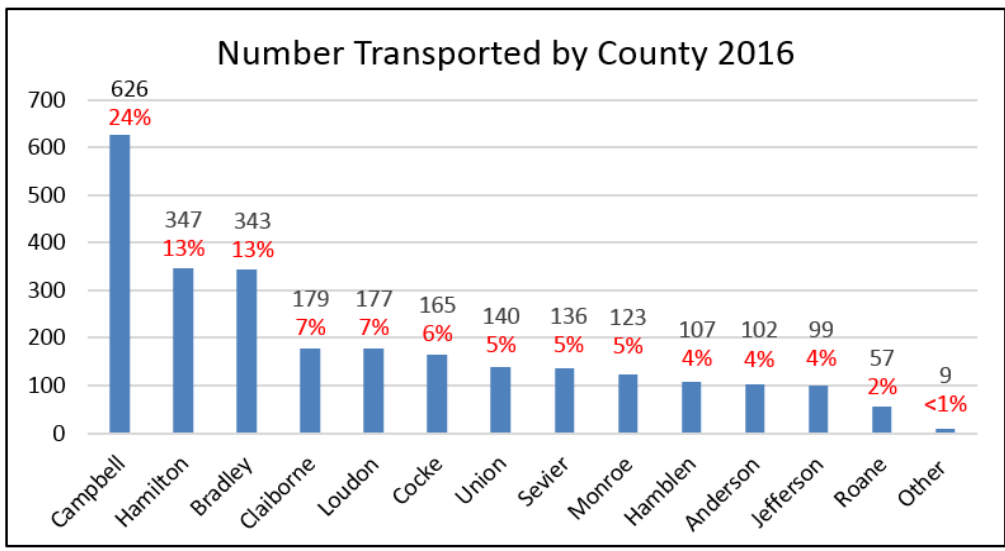

County	Participating organizations
Anderson	Anderson County Animal Holding Facility, Oak Ridge Animal Shelter
Blount	Blount County Animal Center
Bradley	Bradley County SPCA, Cleveland for a No-Kill City
Campbell	Campbell County Animal Shelter, Friends of Campbell County Animals
Claiborne	Claiborne County Animal Shelter
Cocke	Volunteers for Newport Animal Shelter
Hamblen	Morristown Hamblen Humane Society
Hamilton	Humane Educational Society, McKamey Animal Center
Jefferson	Humane Society of Jefferson County
Loudon	Loudon County Animal Shelter
Monroe	Monroe County Animal Shelter
Roane	Roane County Humane Society, Roane County Paws
Scott	For the Love of Paws
Sevier	Sevier County Humane Society
Union	Union County Humane Society